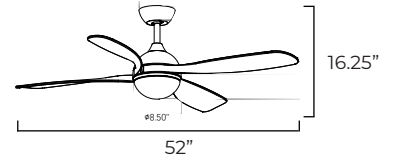

Modern and chic, the Bola collection elevates the standard fan with its beautifully balanced design. A sleek globe frame seamlessly separates the top DC motor housing from the lower LED light kit, while gracefully curved solid wood blades add a touch of natural sophistication. The energy-efficient DC motor ensures quiet operation, while the included remote control allows you to customize the CCT-tunable LED light, from warm to bright, for the perfect ambiance. Available in 52" blade span and finishes in Matte White, Matte Black, Satin Nickel with white wood blades, or Natural Aged Brass with white wood blades. Suitable for dry locations, Bola merges form and function with effortless charm.

Indoor | DC Motor | Solid Wood Blades

**FCT8883WT**  
(Included)

<b>88811</b>	<b>LAMPING</b>	<b>DIMENSIONS</b>	<b>ENERGY INFO AT HIGH SPEED</b>	<b>DOWNRODS</b>
	24W PCB LED, 120V <b>COLOR TEMP:</b> 27-30-40K, <b>CRI:</b> 90+ <b>LUMENS:</b> 1m 1270 DELIVERED	52" D x 16.25" H <b>BLADE:</b> 4 x 28.25"	<b>AIRFLOW:</b> 5922 CFM <b>AIRFLOW EFFECIENCY:</b> 179 CFM/W <b>ELECTRICITY USE:</b> 35W	12" (FRD12) 18" (FRD18) 24" (FRD24) 36" (FRD36) 48" (FRD48) 60" (FRD60) 72" (FRD72)