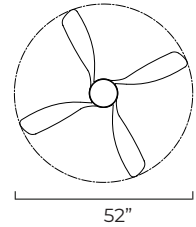

Modern and chic, the Bola collection elevates the standard fan with its beautifully balanced design. A sleek globe frame seamlessly separates the top DC motor housing from the lower LED light kit, while gracefully curved solid wood blades add a touch of natural sophistication. The energy-efficient DC motor ensures quiet operation, while the included remote control allows you to customize the CCT-tunable LED light, from warm to bright, for the perfect ambiance. Available in 52" blade span and finishes in Matte White, Matte Black, Satin Nickel with white wood blades, or Natural Aged Brass with white wood blades. Suitable for dry locations, Bola merges form and function with effortless charm.

Indoor | DC Motor | Solid Wood Blades

**FCT8883WT**  
(Included)

<b>88811</b>	<b>LAMPING</b>	<b>DIMENSIONS</b>	<b>ENERGY INFO AT HIGH SPEED</b>	<b>DOWNRODS</b>
	24W PCB LED, 120V <b>COLOR TEMP:</b> 27-30-40K, <b>CRI:</b> 90+ <b>LUMENS:</b> 1m 1270 DELIVERED	52" D x 16.25" H <b>BLADE:</b> 4 x 28.25"	<b>AIRFLOW:</b> 5922 CFM <b>AIRFLOW EFFECIENCY:</b> 179 CFM/W <b>ELECTRICITY USE:</b> 35W	12" (FRD12) 18" (FRD18) 24" (FRD24) 36" (FRD36) 48" (FRD48) 60" (FRD60) 72" (FRD72)

**FINISH & MATERIAL**

- BLACK (BK)**
- WHITE (MW)**
- SATIN NICKEL (SN)**
- NATURAL AGED BRASS (NAB)**
- MATTE BLACK/WALNUT (MBWN)**

**BLADES**

**MATERIAL:** SOLID WOOD  
**PITCH:** 12°

**Includes:**  
6" Downrod