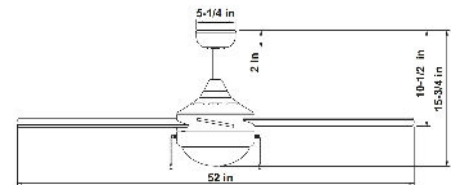

88794

LAMPING

18W LED, 120V
COLOR TEMP: 3000K, **CRI:** 90+
LUMENS: lm 1000 DELIVERED

DIMENSIONS

52" D x 15" H
BLADE: 4 x 23"

ENERGY INFO AT HIGH SPEED

AIRFLOW: 5100 CFM
ELECTRICITY USE: 18W

DOWNRODS

12" (FRD12)
18" (FRD18)
24" (FRD24)
36" (FRD36)
48" (FRD48)
60" (FRD60)
72" (FRD72)

FINISH & MATERIAL

- ☒ **BLACK / BLACK & WALNUT (BK)**
- ☒ **SATIN NICKEL / SILVER & DISTRESSED WOOD (SN)**
- ☐ **MATTE WHITE / WHITE & WHITE OAK (MW)**