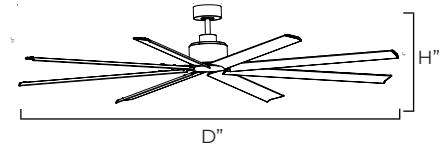

CONDOR | 88766 | 88768

Expansive blade spans of 65" ABS blades or 80" aluminum blades, the Condor soars as an outdoor rated fan. Clean design with a DC motor and strong airflow performance. Available in Matte Black, Matte White, or Brushed Aluminum. No light kit included. Paired with a DC wall control that does not get interrupted by various frequencies and uses novel 3-wire installations to provide reliable functionality.

Indoor/Outdoor | DC Motor | 65" ABS Blades/80" Aluminum Blades | Wet Rated

88768
84" Fan

88766
65" Fan

88766
65" Fan

FCT887WT
(Included)

	LAMPING	DIMENSIONS	ENERGY INFO AT HIGH SPEED	DOWNRODS
88768 88766	NO LIGHT KIT	65" D x 13.5" H BLADE: 8 x 29.65"	AIRFLOW: 8273 CFM AIRFLOW EFFECIENCY: 177 CFM / W ELECTRICITY USE: 49.22W	12" (FRD12) 18" (FRD18) 24" (FRD24) 36" (FRD36) 48" (FRD48)
	NO LIGHT KIT	84" D x 14" H BLADE: 8 x 37.6"	AIRFLOW: 10,170 CFM AIRFLOW EFFECIENCY: 226 CFM / W ELECTRICITY USE: 45W	60" (FRD60) 72" (FRD72)

FINISH & MATERIAL

- BLACK (BK)
- SATIN NICKEL (SN)
- MATTE WHITE (MW)
- ALUMINUM (AL)

BLADES:

MATERIAL: ABS OR ALUMINUM
PITCH: 18°

Includes:
6" Downrod

Always consult a qualified electrician before installing any lighting product.