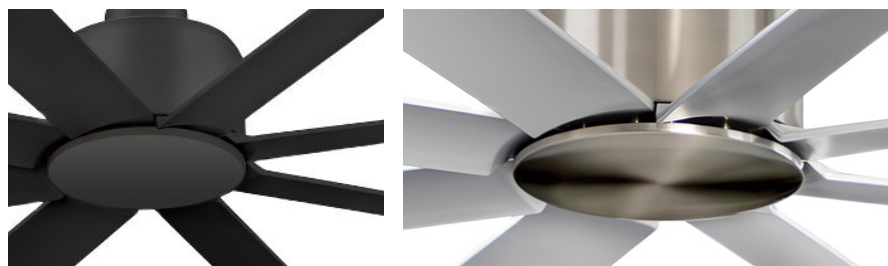

CONDOR | 88766 | 88768

Expansive blade spans of 65" ABS blades or 80" aluminum blades, the Condor soars as an outdoor rated fan. Clean design with a DC motor and strong airflow performance. Available in Matte Black, Matte White, or Brushed Aluminum. No light kit included. Paired with a DC wall control that does not get interrupted by various frequencies and uses novel 3-wire installations to provide reliable functionality.

Indoor/Outdoor | DC Motor | 65" ABS Blades/80" Aluminum Blades | Wet Rated

88768
84" Fan

88766
65" Fan

88766
65" Fan

FCT887WT
(Included)

	LAMPING	DIMENSIONS	ENERGY INFO AT HIGH SPEED	DOWNRODS
88768 88766	NO LIGHT KIT	65" D x 13.5" H BLADE: 8 x 29.65"	AIRFLOW: 8273 CFM AIRFLOW EFFECIENCY: 177 CFM / W ELECTRICITY USE: 49.22W	12" (FRD12) 18" (FRD18) 24" (FRD24) 36" (FRD36) 48" (FRD48)
	NO LIGHT KIT	84" D x 14" H BLADE: 8 x 37.6"	AIRFLOW: 10,170 CFM AIRFLOW EFFECIENCY: 226 CFM / W ELECTRICITY USE: 45W	60" (FRD60) 72" (FRD72)

FINISH & MATERIAL

- BLACK (BK)
- SATIN NICKEL (SN)
- MATTE WHITE (MW)
- ALUMINUM (AL)

BLADES:

MATERIAL: ABS OR ALUMINUM
PITCH: 18°

Includes:
6" Downrod

Always consult a qualified electrician before installing any lighting product.