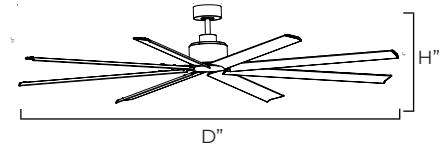

Expansive blade spans of 65" ABS blades or 80" aluminum blades, the Condor soars as an outdoor rated fan. Clean design with a DC motor and strong airflow performance. Available in Matte Black, Matte White, or Brushed Aluminum. No light kit included. Paired with a DC wall control that does not get interrupted by various frequencies and uses novel 3-wire installations to provide reliable functionality.

Indoor/Outdoor | DC Motor | 65" ABS Blades/80" Aluminum Blades | Wet Rated

88768  
84" Fan

88766  
65" Fan

88766  
65" Fan

FCT887WT  
(Included)

88768 88766

LAMPING	DIMENSIONS	ENERGY INFO AT HIGH SPEED	DOWNRODS
NO LIGHT KIT	65" D x 13.5" H BLADE: 8 x 29.65"	<b>AIRFLOW:</b> 8273 CFM <b>AIRFLOW EFFECIENCY:</b> 177 CFM / W <b>ELECTRICITY USE:</b> 49.22W	12" (FRD12) 18" (FRD18) 24" (FRD24) 36" (FRD36) 48" (FRD48)
NO LIGHT KIT	84" D x 14" H BLADE: 8 x 37.6"	<b>AIRFLOW:</b> 10,170 CFM <b>AIRFLOW EFFECIENCY:</b> 226 CFM / W <b>ELECTRICITY USE:</b> 45W	60" (FRD60) 72" (FRD72)

**FINISH & MATERIAL**

- BLACK (BK)
- SATIN NICKEL (SN)
- MATTE WHITE (MW)
- ALUMINUM (AL)

**BLADES:**

**MATERIAL:** ABS OR ALUMINUM  
**PITCH:** 18°

**Includes:**  
6" Downrod

Always consult a qualified electrician before installing any lighting product.