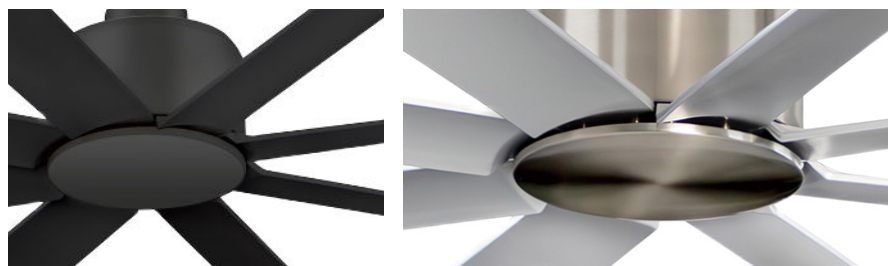

Expansive blade spans of 65" ABS blades or 80" aluminum blades, the Condor soars as an outdoor rated fan. Clean design with a DC motor and strong airflow performance. Available in Matte Black, Matte White, or Brushed Aluminum. No light kit included. Paired with a DC wall control that does not get interrupted by various frequencies and uses novel 3-wire installations to provide reliable functionality.

Indoor/Outdoor | DC Motor | 65" ABS Blades/80" Aluminum Blades | Wet Rated

88768  
84" Fan

88766  
65" Fan

88766  
65" Fan

FCT887WT  
(Included)

88768 88766

LAMPING	DIMENSIONS	ENERGY INFO AT HIGH SPEED	DOWNRODS
NO LIGHT KIT	65" D x 13.5" H BLADE: 8 x 29.65"	<b>AIRFLOW:</b> 8273 CFM <b>AIRFLOW EFFECIENCY:</b> 177 CFM / W <b>ELECTRICITY USE:</b> 49.22W	12" (FRD12) 18" (FRD18) 24" (FRD24) 36" (FRD36) 48" (FRD48)
NO LIGHT KIT	84" D x 14" H BLADE: 8 x 37.6"	<b>AIRFLOW:</b> 10,170 CFM <b>AIRFLOW EFFECIENCY:</b> 226 CFM / W <b>ELECTRICITY USE:</b> 45W	60" (FRD60) 72" (FRD72)

**FINISH & MATERIAL**

- BLACK (BK)
- SATIN NICKEL (SN)
- MATTE WHITE (MW)
- ALUMINUM (AL)

**BLADES:**

**MATERIAL:** ABS OR ALUMINUM  
**PITCH:** 18°

**Includes:**  
6" Downrod

Always consult a qualified electrician before installing any lighting product.