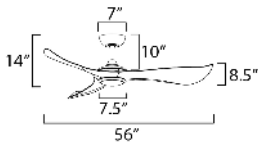

MEASUREMENTS

DIMENSION : 56" L x 56" W x 14" H
 CANOPY : 7" W x 2.5" H x 7" L
 HANGING WEIGHT : 13.9 lb

LAMPING

INPUT VOLTAGE : 120V
 LUMENS : 1,500 Rated (800 Del.)
 BULB : 1 x 18W LED PCB Integrated , 18W Total
 BULB INCLUDED : (Integrated)
 DIMMABLE : Y
 CRI : 90 CRI
 COLOR_TEMP : 30-40-50K