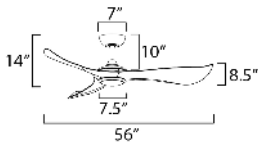

**MEASUREMENTS**

DIMENSION : 56" L x 56" W x 14" H  
 CANOPY : 7" W x 2.5" H x 7" L  
 HANGING WEIGHT : 13.9 lb

**LAMPING**

INPUT VOLTAGE : 120V  
 LUMENS : 1,500 Rated (800 Del.)  
 BULB : 1 x 18W LED PCB Integrated , 18W Total  
 BULB INCLUDED : (Integrated)  
 DIMMABLE : Y  
 CRI : 90 CRI  
 COLOR\_TEMP : 30-40-50K