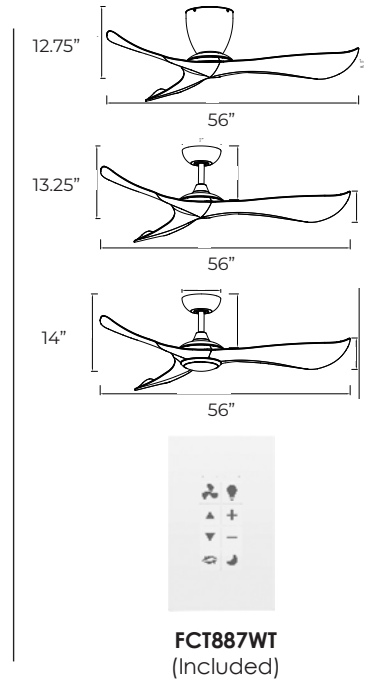

Inspired by the effortless rhythm of a gentle breeze, the Keanu fan brings both form and function to indoor and outdoor spaces. Its graceful curve appears like carved wood but it is made of ABS blades designed for durability in Wet Location applications. The energy-efficient DC motor ensures quiet, powerful performance. Offering versatility for any setting, the Keanu is available as a close-to-ceiling hugger or with down rod options, with or without an integrated, CCT-tunable light kit. The LED is adjustable from a warm 2700K to bright 5000K. Choose from Matte White, Matte Black, or Satin Nickel finishes, with Teak wood blade options for Matte White and Walnut wood blades for Matte Black. Complete with a DC wall control, the Keanu delivers a refreshing blend of modern design and year-round comfort.

Indoor/Outdoor | DC Motor | Damp Rated | ABS Blades

	LAMPING	DIMENSIONS	ENERGY INFO AT HIGH SPEED	DOWNRODS
88753	NO LIGHT KIT	56" D x 12.75" H BLADE: 3 x 27.75"	AIRFLOW: 4540 CFM AIRFLOW EFFECIENCY: 219 CFM / W ELECTRICITY USE: 15W	12" FRD10012 18" FRD10018 24" FRD10024 36" FRD10036
88754	NO LIGHT KIT	56" D x 13.25" H BLADE: 3 x 27.75"	AIRFLOW: 4540 CFM AIRFLOW EFFECIENCY: 219 CFM / W ELECTRICITY USE: 15W	48" FRD10048 60" FRD10060* 72" FRD10072*
88755	18W PCB LED Integrated COLOR TEMP: 30-40-50K, CRI: 80+ LUMENS: 1m 1150 DELIVERED	56" D x 14" H BLADE: 3 x 31.75"	AIRFLOW: 4540 CFM AIRFLOW EFFECIENCY: 219 CFM / W ELECTRICITY USE: 15W	*Only available in Powder Coat finishes

FINISH & MATERIAL

- BLACK (BK)
- BLACK/WALNUT (BKWN)
- MATTE WHITE (MW)
- MATTE WHITE/TEAK (MWTK)

BLADES

MATERIAL: ABS
PITCH: 18°

Always consult a qualified electrician before installing any lighting product.