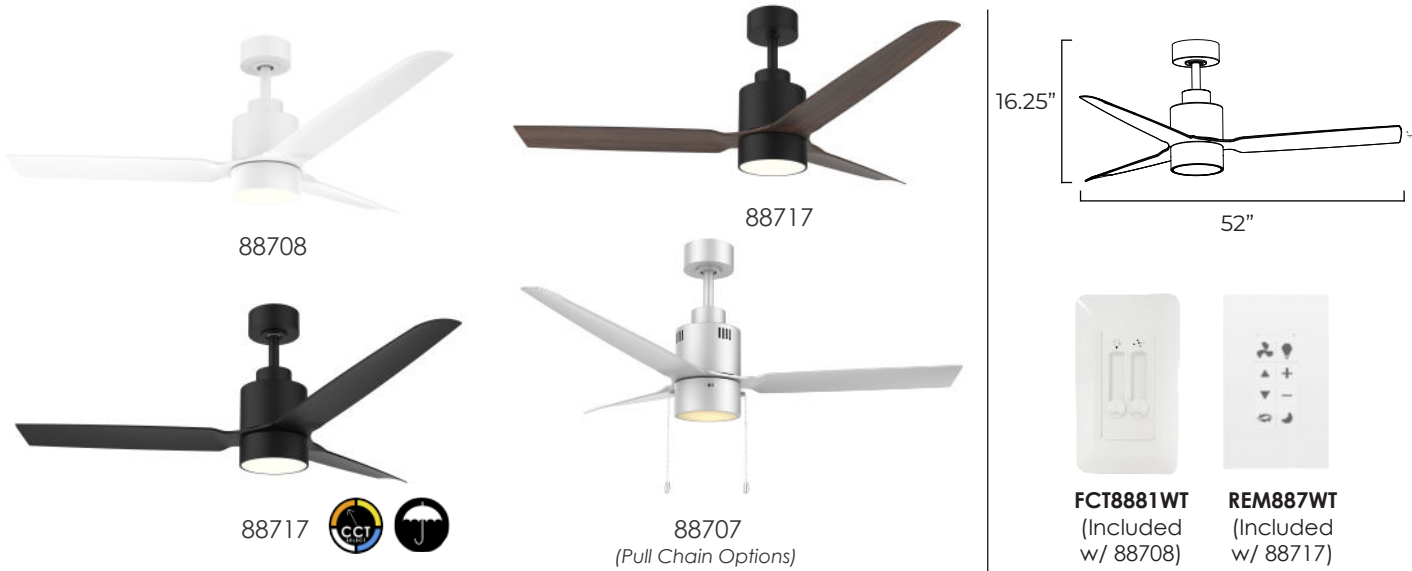

FALCON | 88707 | 88708 | 88717

The Falcon ceiling fan combines sleek, modern style with versatility. Damp-rated for indoor or covered outdoor use, it features a 3CCT LED light with adjustable color temperatures and an optional cover plate. The included wall control allows separate adjustments for fan speed and light brightness (3-wire installation required). Optional extension rods are available for customized height. Stylish and functional, the Falcon is perfect for any space.

Indoor/Outdoor | AC Motor | Wet Rated | ABS Blades | Pull Chain Option

88717 88708 88707

| LAMPING | DIMENSIONS | ENERGY INFO AT HIGH SPEED | | DOWNRODS |
|---|--------------------------------------|----------------------------|-------------|--|
| 18W PCB LED COLOR TEMP: 3000K, CRI: 90+ LUMENS: 1m 945 DELIVERED | 52" D x 16.25" H BLADE: 3 x 24.8" | AIRFLOW: | 5100 CFM | 12" FRD10012 18" FRD10018 24" FRD10024 36" FRD10036* 48" FRD10048* 60" FRD10060* 72" FRD10072* |
| 18W PCB LED COLOR TEMP: 3000K, CRI: 82.72+ LUMENS: 1m 945 DELIVERED | 52" D x 16.25" H BLADE: 3 x 24.8" | AIRFLOW EFFICIENCY: | 219 CFM / W | |
| 18W PCB LED COLOR TEMP: 3000K, CRI: 90+ LUMENS: 1m 945 DELIVERED | 52" D x 16.25" H BLADE: 3 x 24.8" | ELECTRICITY USE: | 52.6W | |
| | | AIRFLOW: | 5100 CFM | |
| | | AIRFLOW EFFICIENCY: | 219 CFM / W | |
| | | ELECTRICITY USE: | 52.6W | *Only available in Powder Coat finishes |

FINISH & MATERIAL

- BLACK (BK)
- BLACK / WALNUT (BK)
- SATIN NICKEL (SN)
- MATTE WHITE (MW)

BLADES

MATERIAL: ABS
PITCH: 18°

Includes:
6" Downrod

Always consult a qualified electrician before installing any lighting product.