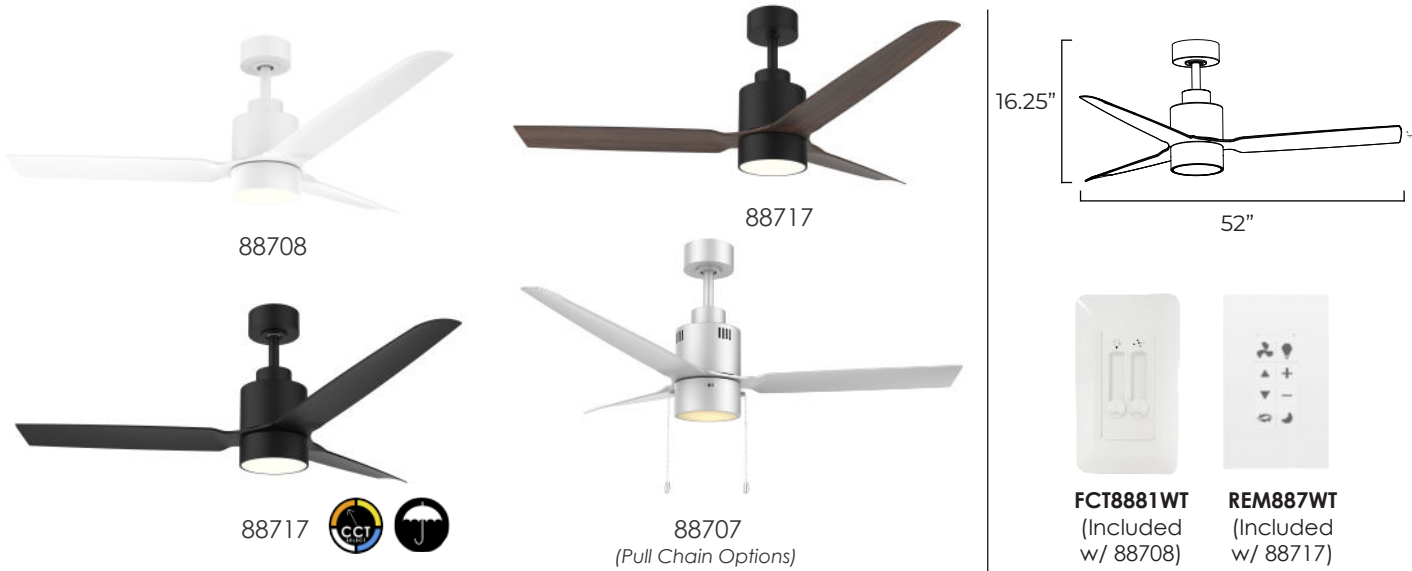

# FALCON | 88707 | 88708 | 88717

The Falcon ceiling fan combines sleek, modern style with versatility. Damp-rated for indoor or covered outdoor use, it features a 3CCT LED light with adjustable color temperatures and an optional cover plate. The included wall control allows separate adjustments for fan speed and light brightness (3-wire installation required). Optional extension rods are available for customized height. Stylish and functional, the Falcon is perfect for any space.

Indoor/Outdoor | AC Motor | Wet Rated | ABS Blades | Pull Chain Option

88717 88708 88707

| LAMPING  | DIMENSIONS                                  | ENERGY INFO AT HIGH SPEED   |  | DOWNRODS   |
|--|---|---|--|--|
| 18W PCB LED<br><b>COLOR TEMP:</b> 3000K, <b>CRI:</b> 90+<br><b>LUMENS:</b> 1m 945 DELIVERED    | 52" D x 16.25" H<br><b>BLADE:</b> 3 x 24.8" | <b>AIRFLOW:</b> 5100 CFM<br><b>AIRFLOW EFFECIENCY:</b> 219 CFM / W<br><b>ELECTRICITY USE:</b> 52.6W |  | 12" FRD10012<br>18" FRD10018<br>24" FRD10024<br>36" FRD10036*<br>48" FRD10048*<br>60" FRD10060*<br>72" FRD10072* |
| 18W PCB LED<br><b>COLOR TEMP:</b> 3000K, <b>CRI:</b> 82.72+<br><b>LUMENS:</b> 1m 945 DELIVERED | 52" D x 16.25" H<br><b>BLADE:</b> 3 x 24.8" | <b>AIRFLOW:</b> 5100 CFM<br><b>AIRFLOW EFFECIENCY:</b> 219 CFM / W<br><b>ELECTRICITY USE:</b> 52.6W |  |  |
| 18W PCB LED<br><b>COLOR TEMP:</b> 3000K, <b>CRI:</b> 90+<br><b>LUMENS:</b> 1m 945 DELIVERED    | 52" D x 16.25" H<br><b>BLADE:</b> 3 x 24.8" | <b>AIRFLOW:</b> 5100 CFM<br><b>AIRFLOW EFFECIENCY:</b> 219 CFM / W<br><b>ELECTRICITY USE:</b> 52.6W |  | *Only available in Powder Coat finishes  |

### FINISH & MATERIAL

- BLACK (BK)
- BLACK / WALNUT (BK)
- SATIN NICKEL (SN)
- MATTE WHITE (MW)