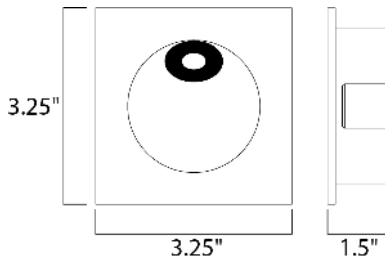

MEASUREMENTS

DIMENSION : 3" W x 5" H x 1.75" Ext
 HANGING WEIGHT : 0.4 lb

LAMPING

INPUT VOLTAGE : 120-277V
 LUMENS : 300 Rated (20 Del.)
 BULB : 1 x 3W LED DC Integrated , 3W Total
 BULB INCLUDED : (Integrated)
 DIMMABLE : Triac
 CRI : 80 CRI
 COLOR_TEMP : 30-40-65K