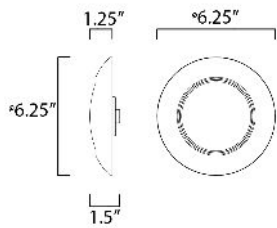

57631/ 57633 / 57636

- Slim design makes it a great substitute for recessed lighting
- Fully dimmable with CL Triac Dimmers
- High powered LEDs create a brighter shine
- Approved for use in closets and storage spaces
- Reduces energy consumption and operating costs by up to 80% over incandescent downlights
- Easy to install: fits all standard 3" or 4" J-box
- Suitable for wet locations
- Innovative design runs cooler to maximize energy efficiency
- High-powered LED output creates brighter shine
- Energy Star Certified, CRI 90+
- ETL/ cETL IP65

PRODUCT DESCRIPTION

This very compact LED flush mount easily installs on any 3.25" octagon box and gives the look of a recessed trim. Constructed of Die Cast Aluminum, the Diverse luminaire is dimmable and also approved for wet locations so it can be used in virtually any ceiling application, including showers.

MEASUREMENTS

DIMENSION HANGING : 6.25" L x 6.25" W x 1.25" H
 WEIGHT : 0.26 lb

LAMPING

MODEL	BULB TYPE	CRI	LUMENS RATED	DEL	COL TEMP.	DIMMABLE	INPUT
57631	(1) 12W LED (Integrated)	90+	1080	850	2700K	Triac Dimmer	120V
57633	(1) 12W LED (Integrated)	90+	1080	850	3000K	Triac Dimmer	120V
57636	(1) 12W LED (Integrated)	90+	1080	850	4000K	Triac Dimmer	120V