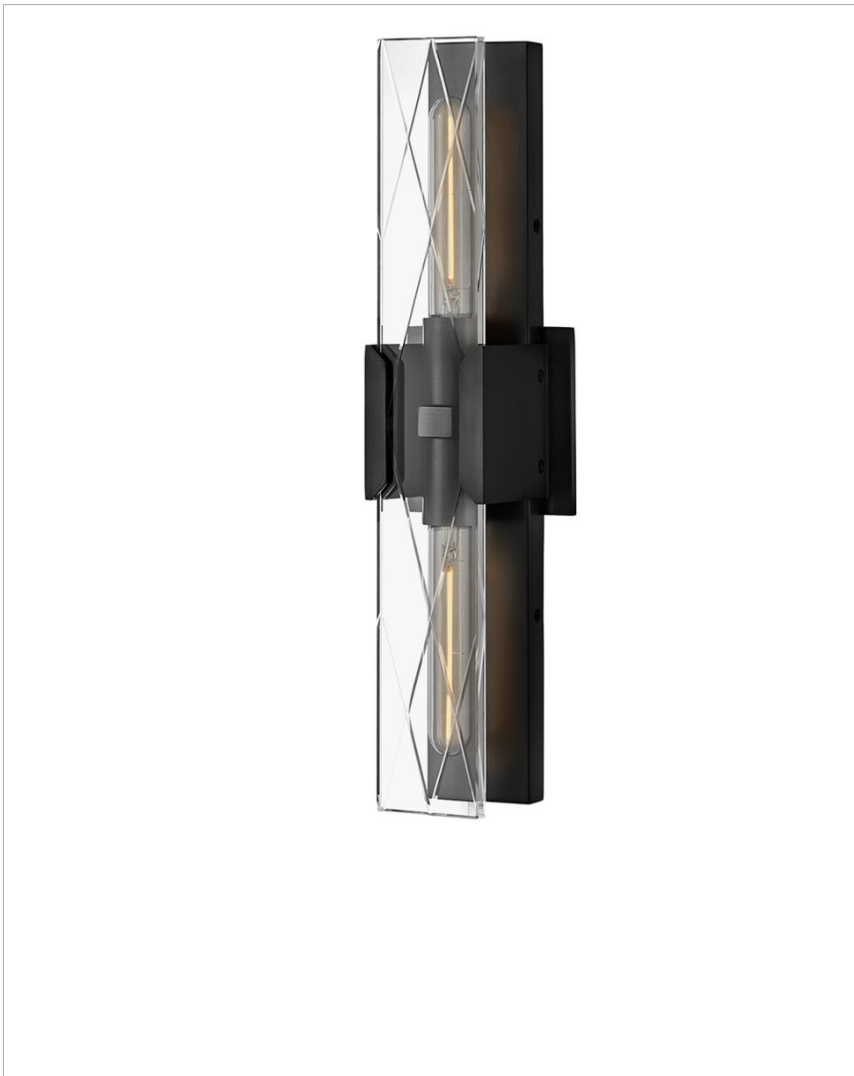

MONTE

57062BX

LARGE TWO LIGHT SCONCE

Taking inspiration from traditional barware with its decorative argyle motif, Monte is the perfect mix of glamour and simplicity. Large, clear crystal with etched detailing is secured by cast brackets and a substantial backplate in a Black Oxide or Heritage Brass finish to accentuate your space with sophistication.

DETAILS	
FINISH:	Black Oxide
MATERIAL:	Steel
GLASS:	Clear Crystal
DIMMABLE:	YES - WITH DIMMABLE LAMP (NOT INCLUDED)

DIMENSIONS	
WIDTH:	5"
HEIGHT:	20"
WEIGHT:	5.7lb
BACK PLATE:	3"W X 20"H
EXTENSION:	3.8"
TOP TO OUTLET:	10"

LIGHT SOURCE	
LIGHT SOURCE:	Socketed
WATTAGE:	2-5w Med. LED, 60w Equiv.
VOLTAGE:	120v

SHIPPING	
CARTON LENGTH:	24.8
CARTON WIDTH:	8.8
CARTON HEIGHT:	9.3
CARTON WEIGHT:	7.6

PRODUCT DETAILS:

- Fixture can be mounted horizontally.
- Suitable for use in damp locations as defined by NEC and CEC. Meets United States UL Underwriters Laboratories & CSA Canadian Standards Association Product Safety Standards.
- Fixture can be mounted vertically
- Merging the best of traditional and modern elements with a sophisticated and streamlined look
- ADA compliant
- Mounting hardware is hidden on the back plate to ensure a clean silhouette