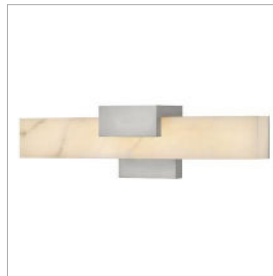

CADIZ

57032BN

MEDIUM LED VANITY

Cadiz celebrates the beauty of organic details in its large natural alabaster panels. Every element is softly illuminated by dimmable, integrated LEDs, emphasizing the stone's unique variations in color and pattern. Modern metal features are finished in Brushed Nickel, Black Oxide, or Heritage Brass.

DETAILS	
FINISH:	Brushed Nickel
MATERIAL:	Steel
GLASS:	Alabaster
DIMMABLE:	YES - CL TYPE DIMMER (SSL7A)

DIMENSIONS	
WIDTH:	19.8"
HEIGHT:	5.3"
WEIGHT:	5.8lb
BACK PLATE:	4.75"W X 5.25"H
EXTENSION:	3.5"
TOP TO OUTLET:	9.75"

LIGHT SOURCE	
LIGHT SOURCE:	Integrated LED
WATTAGE:	24w LED *Included
VOLTAGE:	120v

SHIPPING	
CARTON LENGTH:	23
CARTON WIDTH:	6.3
CARTON HEIGHT:	8.3
CARTON WEIGHT:	6.8

PRODUCT DETAILS:

- Fixture can be mounted horizontally.
- Fixture can be mounted either up or down
- Suitable for use in damp locations as defined by NEC and CEC. Meets United States UL Underwriters Laboratories & CSA Canadian Standards Association Product Safety Standards.
- LED components carry a 5-year limited warranty
- Bold silhouette with dramatic details creates a modern statement
- Fixture can be mounted vertically
- ADA compliant
- Mounting hardware is hidden on the back plate to ensure a clean silhouette

HINKLEY

HINKLEY
33000 Pin Oak Parkway
Avon Lake, OH 44012

PHONE: (440) 653-5500
Toll Free: 1 (800) 446-5539

hinkley.com