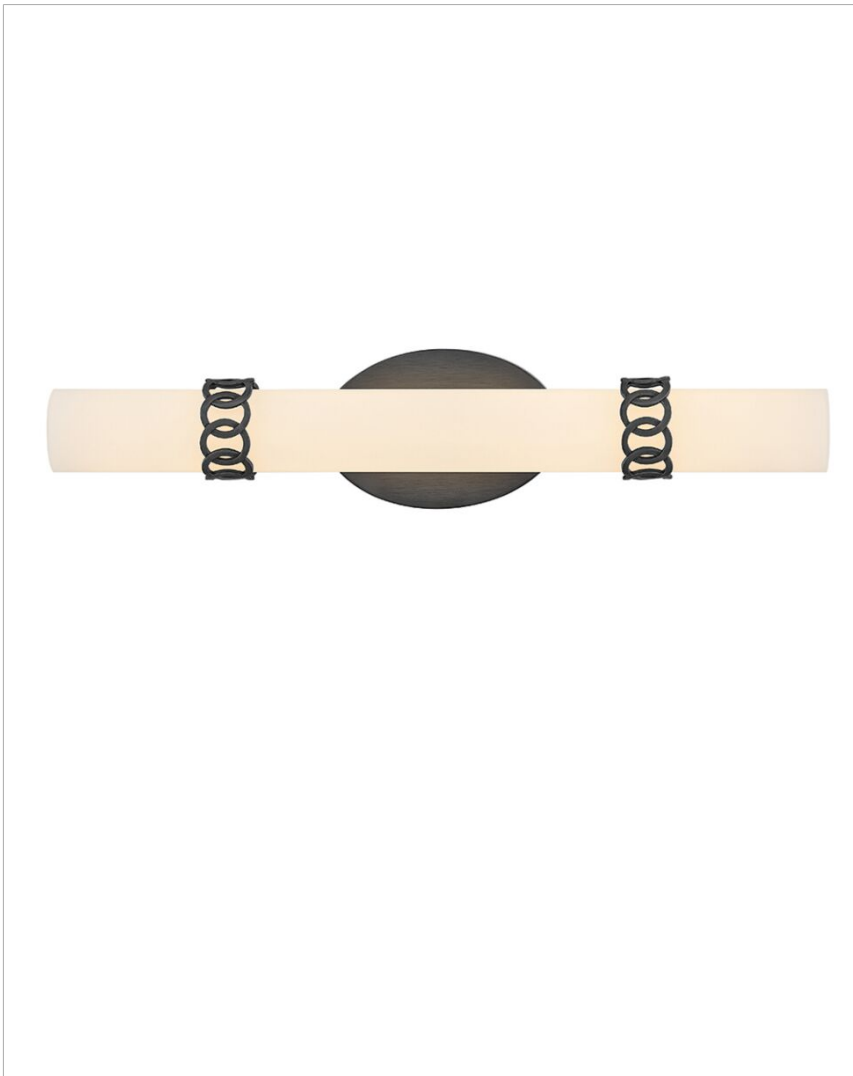

ELIZA

57012PBO

MEDIUM LED VANITY

Reminiscent of the fanciful detailing found in fine jeweled bracelets, Eliza's decorative chain cuffs accentuate its tasteful etched opal glass. Fully dimmable integrated LEDs evenly cast bright yet comfortable illumination to fill your entire bathroom or living space.

DETAILS	
FINISH:	Painted Black Oxide
MATERIAL:	Steel
GLASS:	Etched Opal
DIMMABLE:	YES - CL TYPE DIMMER (SSL7A)

DIMENSIONS	
WIDTH:	22.5"
HEIGHT:	4.8"
WEIGHT:	3.7lb
BACK PLATE:	7"W X 4.75"H
EXTENSION:	3.8"
TOP TO OUTLET:	11.25"

LIGHT SOURCE	
LIGHT SOURCE:	Integrated LED
WATTAGE:	36w LED *Included
VOLTAGE:	120v

SHIPPING	
CARTON LENGTH:	27
CARTON WIDTH:	7.5
CARTON HEIGHT:	11.5
CARTON WEIGHT:	4.7

PRODUCT DETAILS:

- Fixture can be mounted horizontally.
- Suitable for use in damp locations as defined by NEC and CEC. Meets United States UL Underwriters Laboratories & CSA Canadian Standards Association Product Safety Standards.
- LED components carry a 5-year limited warranty
- Fixture can be mounted vertically
- Merging the best of traditional and modern elements with a sophisticated and streamlined look
- ADA compliant
- Mounting hardware is hidden on the back plate to ensure a clean silhouette