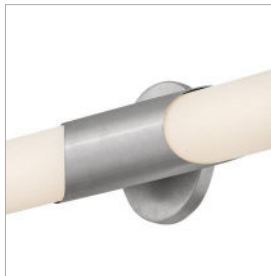

GRACE

51383TNI

LARGE LED VANITY

Grace is simply elegant and perfectly named. Featuring a beautifully modern silhouette enhanced by a bias-cut central cuff, this feminine fixture has a timeless aesthetic that complements any décor style. Smooth etched opal glass is paired with a Textured Black Oxide or Textured Heritage Brass finish, providing contrast and subtle detail.

DETAILS	
FINISH:	Textured Nickel
MATERIAL:	Steel
GLASS:	Etched Opal
DIMMABLE:	YES - CL TYPE DIMMER (SSL7A)

DIMENSIONS	
WIDTH:	5"
HEIGHT:	30"
WEIGHT:	4.5lb
BACK PLATE:	5" Dia.
EXTENSION:	3.8"
TOP TO OUTLET:	2.5"

LIGHT SOURCE	
LIGHT SOURCE:	Integrated LED
WATTAGE:	32w LED *Included
VOLTAGE:	120v

SHIPPING	
CARTON LENGTH:	33
CARTON WIDTH:	11
CARTON HEIGHT:	6
CARTON WEIGHT:	6.2

PRODUCT DETAILS:

- Fixture can be mounted horizontally.
- Suitable for use in damp locations as defined by NEC and CEC. Meets United States UL Underwriters Laboratories & CSA Canadian Standards Association Product Safety Standards.
- LED components carry a 5-year limited warranty
- Fixture can be mounted vertically
- Merging the best of traditional and modern elements with a sophisticated and streamlined look
- ADA compliant
- Mounting hardware is hidden on the back plate to ensure a clean silhouette