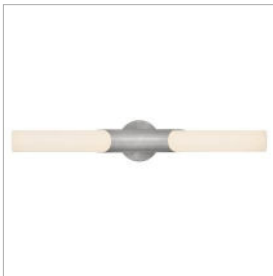

GRACE

51383TNI

LARGE LED VANITY

Grace is simply elegant and perfectly named. Featuring a beautifully modern silhouette enhanced by a bias-cut central cuff, this feminine fixture has a timeless aesthetic that complements any décor style. Smooth etched opal glass is paired with a Textured Black Oxide or Textured Heritage Brass finish, providing contrast and subtle detail.

DETAILS	
FINISH:	Textured Nickel
MATERIAL:	Steel
GLASS:	Etched Opal
DIMMABLE:	YES - CL TYPE DIMMER (SSL7A)

DIMENSIONS	
WIDTH:	5"
HEIGHT:	30"
WEIGHT:	4.5lb
BACK PLATE:	5" Dia.
EXTENSION:	3.8"
TOP TO OUTLET:	2.5"

LIGHT SOURCE	
LIGHT SOURCE:	Integrated LED
WATTAGE:	32w LED *Included
VOLTAGE:	120v

SHIPPING	
CARTON LENGTH:	33
CARTON WIDTH:	11
CARTON HEIGHT:	6
CARTON WEIGHT:	6.2

PRODUCT DETAILS:

- Fixture can be mounted horizontally.
- Suitable for use in damp locations as defined by NEC and CEC. Meets United States UL Underwriters Laboratories & CSA Canadian Standards Association Product Safety Standards.
- LED components carry a 5-year limited warranty
- Fixture can be mounted vertically
- Merging the best of traditional and modern elements with a sophisticated and streamlined look
- ADA compliant
- Mounting hardware is hidden on the back plate to ensure a clean silhouette