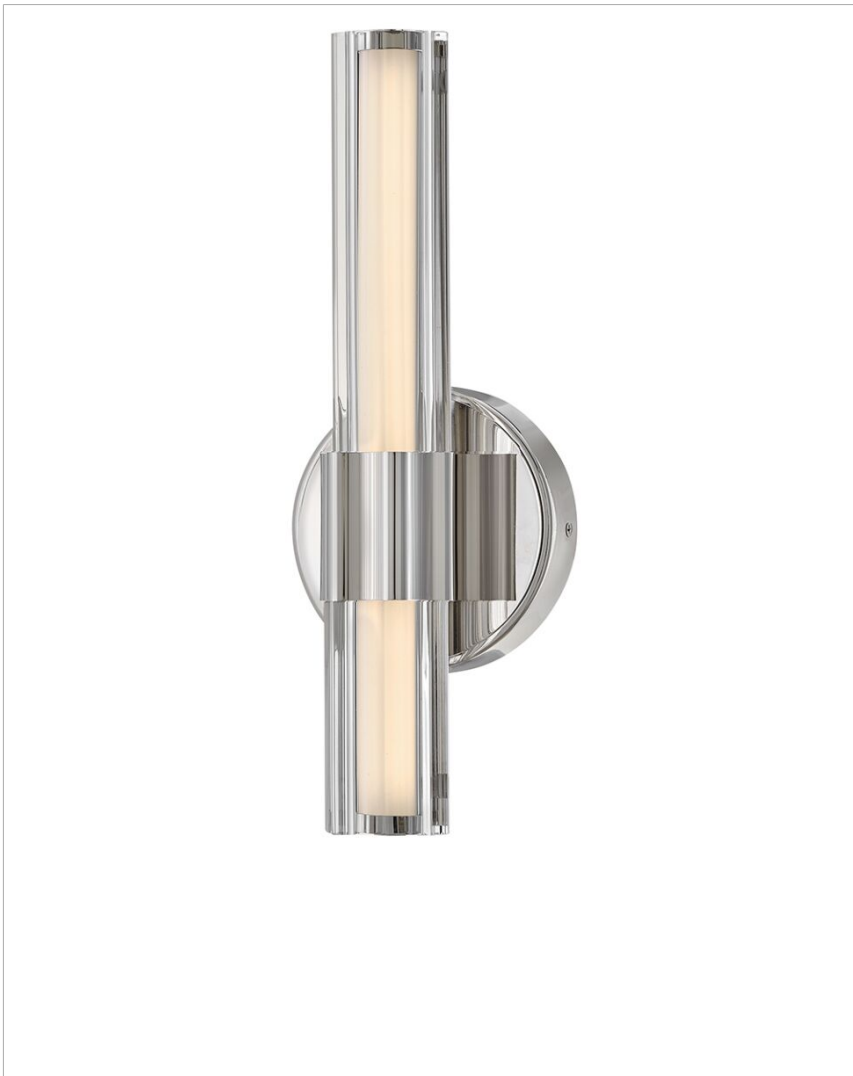

GEORGETTE

51310PN

MEDIUM LED SCONCE

Georgette's sophisticated silhouette is enhanced by clear fluted crystal, creating a stunning fixture with bold symmetry and captivating details. A chic central cuff and back plate provide balance and contrast that effortlessly complements any space with a Black Oxide or Lacquered Brass finish.

DETAILS

FINISH:	Polished Nickel
MATERIAL:	Steel
GLASS:	Clear Fluted Crystal
DIMMABLE:	YES - CL TYPE DIMMER (SSL7A)

DIMENSIONS

WIDTH:	5.3"
HEIGHT:	14"
WEIGHT:	3.6lb
BACK PLATE:	5.25" Dia.
EXTENSION:	4"
TOP TO OUTLET:	9"

LIGHT SOURCE

LIGHT SOURCE:	Integrated LED
WATTAGE:	12w LED *Included
VOLTAGE:	120v

SHIPPING

CARTON LENGTH:	17.5
CARTON WIDTH:	7.5
CARTON HEIGHT:	10.3
CARTON WEIGHT:	4.7

PRODUCT DETAILS:

- Suitable for use in damp locations as defined by NEC and CEC. Meets United States UL Underwriters Laboratories & CSA Canadian Standards Association Product Safety Standards.
- LED components carry a 5-year limited warranty
- Merging the best of traditional and modern elements with a sophisticated and streamlined look
- ADA compliant
- Mounting hardware is hidden on the back plate to ensure a clean silhouette