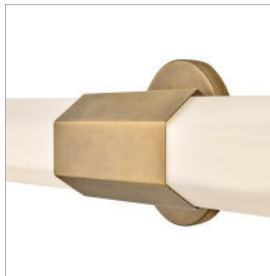

FACET

51154HB

EXTRA LARGE LED VANITY

View the many sides of Facet. Interesting angles combine with bold metal features to create an edgy and contemporary profile that is unpretentious yet unforgettable. Hexagonaleted opal glass is showcased by Heritage Brass or Black Oxide finishes.

DETAILS	
FINISH:	Heritage Brass
MATERIAL:	Steel
GLASS:	Etched Opal
DIMMABLE:	YES - CL TYPE DIMMER (SSL7A)

DIMENSIONS	
WIDTH:	5"
HEIGHT:	40"
WEIGHT:	4.8lb
BACK PLATE:	5" Dia.
EXTENSION:	4"
TOP TO OUTLET:	20"

LIGHT SOURCE	
LIGHT SOURCE:	Integrated LED
WATTAGE:	48w LED *Included
VOLTAGE:	120v

SHIPPING	
CARTON LENGTH:	42.5
CARTON WIDTH:	8
CARTON HEIGHT:	10
CARTON WEIGHT:	7.2

PRODUCT DETAILS:

- Fixture can be mounted horizontally.
- Suitable for use in damp locations as defined by NEC and CEC. Meets United States UL Underwriters Laboratories & CSA Canadian Standards Association Product Safety Standards.
- LED components carry a 5-year limited warranty
- Bold silhouette with dramatic details creates a modern statement
- Fixture can be mounted vertically
- ADA compliant