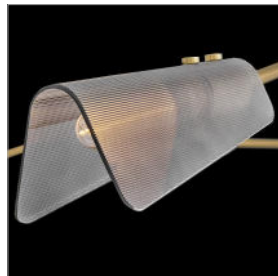

ALTMAN

48306LCB

EXTRA LARGE LOW PROFILE CHANDELIER

A stunning midcentury treasure, Altman's industrial style and low-profile proportions are complemented by large, folded glass shades to fill large spaces without the need for high ceilings. Ribbed smoked glass or clear glass softly diffuses and directs illumination to accentuate your surrounding space and décor.

DETAILS	
FINISH:	Lacquered Brass
MATERIAL:	Steel
GLASS:	Smoked
SLOPE DEGREE:	90
DIMMABLE:	YES - WITH DIMMABLE LAMP (NOT INCLUDED)

DIMENSIONS	
WIDTH:	80"
HEIGHT:	14.5"
WEIGHT:	12lb

LIGHT SOURCE	
LIGHT SOURCE:	Socketed
WATTAGE:	6-10w Med. LED, 60w Equiv.
VOLTAGE:	120v

MOUNTING	
CANOPY:	4.75" Dia.
LEAD WIRE:	1 X 120"
MAX HEIGHT:	48.5

SHIPPING	
CARTON LENGTH:	71
CARTON WIDTH:	8.8
CARTON HEIGHT:	11.5
CARTON WEIGHT:	16.5

PRODUCT DETAILS:

- Suitable for use in dry (indoor) locations as defined by NEC and CEC. Meets United States UL Underwriters Laboratories & CSA Canadian Standards Association Product Safety Standards.
- This fixture includes multiple down stems in various lengths to customize the installation height of the fixture, including one 6" stem and two 12" stems
- This item may be hung on a sloped ceiling
- Merging the best of traditional and modern elements with a sophisticated and streamlined look