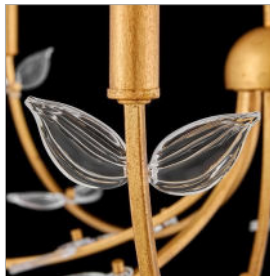

ALISO

48288DA

LARGE CHANDELIER

Feminine and romantic, Aliso's thin, delicate frame is adorned with dainty, clear, pressed glass leaves. A Distressed Brass finish makes a polished and luxurious statement in classic living spaces or modern dining rooms.

DETAILS	
FINISH:	Distressed Brass
MATERIAL:	Steel
GLASS:	Clear
SLOPE DEGREE:	90
DIMMABLE:	YES - WITH DIMMABLE LAMP (NOT INCLUDED)

DIMENSIONS	
WIDTH:	42"
HEIGHT:	10.5"
WEIGHT:	7.9lb

LIGHT SOURCE	
LIGHT SOURCE:	Socketed
WATTAGE:	8-5w Cand. LED, 60w Equiv.
VOLTAGE:	120v

MOUNTING	
CANOPY:	5.25" Dia.
LEAD WIRE:	1 X 120"
MAX HEIGHT:	41.5

SHIPPING	
CARTON LENGTH:	45.5
CARTON WIDTH:	7
CARTON HEIGHT:	13.8
CARTON WEIGHT:	13.2

PRODUCT DETAILS:

- Suitable for use in dry (indoor) locations as defined by NEC and CEC. Meets United States UL Underwriters Laboratories & CSA Canadian Standards Association Product Safety Standards.
- This fixture includes multiple down stems in various lengths to customize the installation height of the fixture, including one 6" stem and two 12" stems
- This item may be hung on a sloped ceiling
- Merging the best of traditional and modern elements with a sophisticated and streamlined look

HINKLEY

HINKLEY
33000 Pin Oak Parkway
Avon Lake, OH 44012

PHONE: (440) 653-5500
Toll Free: 1 (800) 446-5539

hinkley.com