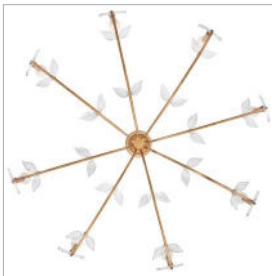

ALISO

48288DA

LARGE CHANDELIER

Feminine and romantic, Aliso's thin, delicate frame is adorned with dainty, clear, pressed glass leaves. A Distressed Brass finish makes a polished and luxurious statement in classic living spaces or modern dining rooms.

DETAILS	
FINISH:	Distressed Brass
MATERIAL:	Steel
GLASS:	Clear
SLOPE DEGREE:	90
DIMMABLE:	YES - WITH DIMMABLE LAMP (NOT INCLUDED)

DIMENSIONS	
WIDTH:	42"
HEIGHT:	10.5"
WEIGHT:	7.9lb

LIGHT SOURCE	
LIGHT SOURCE:	Socketed
WATTAGE:	8-5w Cand. LED, 60w Equiv.
VOLTAGE:	120v

MOUNTING	
CANOPY:	5.25" Dia.
LEAD WIRE:	1 X 120"
MAX HEIGHT:	41.5

SHIPPING	
CARTON LENGTH:	45.5
CARTON WIDTH:	7
CARTON HEIGHT:	13.8
CARTON WEIGHT:	13.2

PRODUCT DETAILS:

- Suitable for use in dry (indoor) locations as defined by NEC and CEC. Meets United States UL Underwriters Laboratories & CSA Canadian Standards Association Product Safety Standards.
- This fixture includes multiple down stems in various lengths to customize the installation height of the fixture, including one 6" stem and two 12" stems
- This item may be hung on a sloped ceiling
- Merging the best of traditional and modern elements with a sophisticated and streamlined look

HINKLEY

HINKLEY
33000 Pin Oak Parkway
Avon Lake, OH 44012

PHONE: (440) 653-5500
Toll Free: 1 (800) 446-5539

hinkley.com