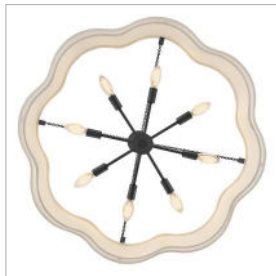

GWEN

47735BK

MEDIUM DRUM CHANDELIER

Splendidly soft, Gwen's shapely scalloped shade complements inviting light with elegant layers of off-white linen suspended from delicate chains and minimal metal stems. A Black or Lacquered Brass finish provides a versatile complement to any interior style.

DETAILS	
FINISH:	Black
MATERIAL:	Steel
SHADE:	Off-White Linen
SLOPE DEGREE:	90
DIMMABLE:	YES - WITH DIMMABLE LAMP (NOT INCLUDED)

DIMENSIONS	
WIDTH:	32"
HEIGHT:	27.8"
WEIGHT:	9.9lb

LIGHT SOURCE	
LIGHT SOURCE:	Socketed
WATTAGE:	8-5w Cand. LED, 60w Equiv.
VOLTAGE:	120v

MOUNTING	
CANOPY:	5.25" Dia.
LEAD WIRE:	1 X 120"
MAX HEIGHT:	60

SHIPPING	
CARTON LENGTH:	32
CARTON WIDTH:	32
CARTON HEIGHT:	10.5
CARTON WEIGHT:	20.2

PRODUCT DETAILS:

- Suitable for use in dry (indoor) locations as defined by NEC and CEC. Meets United States UL Underwriters Laboratories & CSA Canadian Standards Association Product Safety Standards.
- This fixture includes multiple down stems in various lengths to customize the installation height of the fixture, including one 6" stem and two 12" stems
- This item may be hung on a sloped ceiling
- Merging the best of traditional and modern elements with a sophisticated and streamlined look