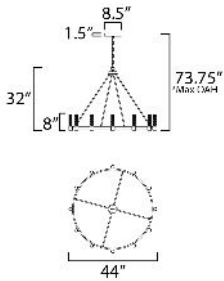

PRODUCT DESCRIPTION

The Duchess collection seamlessly blends traditional brass craftsmanship with modern piastra-style Iceberg glass, illuminated by integrated LED modules. Powered by a commercially rated LED driver with 120-277V input, the low-voltage LEDs deliver a neutral 3000K color temperature. The rectangular tubing frame in Natural Aged Brass softens the contemporary aesthetic, while decorative flat-edge chain links add a touch of elegance. A dual-mount canopy offers flexibility for shorter height profiles or field-adjustable lengths with the included chain.

MEASUREMENTS

DIMENSION : 44" L x 44" W x 32" H
 MAX OAH : 73.75" OAH
 CANOPY : 8.5" W x 1.5" H x 8.5" L
 HANGING WEIGHT : 32.7 lb

LAMPING

INPUT VOLTAGE : 120V
 LUMENS : 3,840 Rated (3,240 Del.)
 BULB : 12 x 4W LED DC Integrated , 48W Total
 BULB INCLUDED : (Integrated)
 DIMMABLE : Triac,ELV,0-10V
 CRI : 90 CRI
 COLOR_TEMP : 3000K