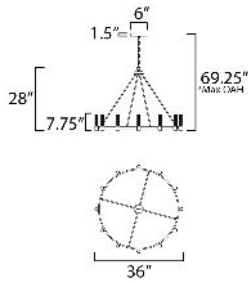

PRODUCT DESCRIPTION

The Duchess collection seamlessly blends traditional brass craftsmanship with modern piastra-style Iceberg glass, illuminated by integrated LED modules. Powered by a commercially rated LED driver with 120-277V input, the low-voltage LEDs deliver a neutral 3000K color temperature. The rectangular tubing frame in Natural Aged Brass softens the contemporary aesthetic, while decorative flat-edge chain links add a touch of elegance. A dual-mount canopy offers flexibility for shorter height profiles or field-adjustable lengths with the included chain.

MEASUREMENTS

- DIMENSION : 36" L x 36" W x 28" H
- MAX OAH : 69.25" OAH
- CANOPY : 6" W x 1.5" H x 6" L
- HANGING WEIGHT : 21.8 lb

LAMPING

- INPUT VOLTAGE : 120V
- LUMENS : 2,560 Rated (2,160 Del.)
- BULB : 8 x 4W LED DC Integrated , 32W Total
- BULB INCLUDED : (Integrated)
- DIMMABLE : Triac,ELV,0-10V
- CRI : 90 CRI
- COLOR_TEMP : 3000K