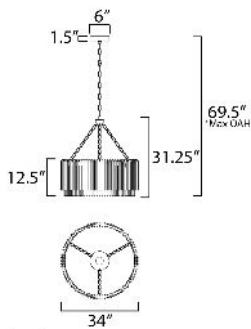

PRODUCT DESCRIPTION

Clear glass rods elegantly curve to drape over a metal frame, enclosing an integrated LED light source within. These ornamental glass rods form a luminous curtain, softly illuminated by the LEDs. The LED light source features an adjustable color temperature, allowing you to effortlessly switch between warm 2700K, neutral 3200K, and cool 4000K settings to suit any ambiance. Suspended by intricately designed chain links, the jewel-like glass skirt adds a touch of sophistication and refinement. Choose from two stunning frame finishes: Natural Aged Brass or Polished Nickel.

MEASUREMENTS

DIMENSION : 34" L x 34" W x 31.25" H
 MAX OAH : 69.5" OAH
 CANOPY : 6" W x 1.5" H x 6" L
 HANGING WEIGHT : 30.3 lb

LAMPING

INPUT VOLTAGE : 120-277V
 LUMENS : 2,680 Rated (2,400 Del.)
 BULB : 1 x 40W LED DC Integrated , 40W Total
 BULB INCLUDED : (Integrated)
 DIMMABLE : 3-in-1 Triac, ELV, or 0-10V
 CRI : 90 CRI
 COLOR_TEMP : 30-35-40K