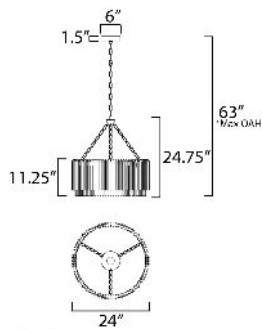

LAMPING

- INPUT VOLTAGE : 120-277V
- LUMENS : 1,800 Rated (1,600 Del.)
- BULB : 1 x 27W LED DC Integrated , 27W Total
- BULB INCLUDED : (Integrated)
- DIMMABLE : 3-in-1 Triac, ELV, or 0-10V
- CRI : 90 CRI
- COLOR_TEMP : 30-35-40K

*max overall height

Always consult a qualified electrician before installing any lighting product.