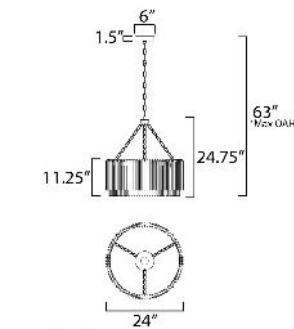

*max overall height

Always consult a qualified electrician before installing any lighting product.