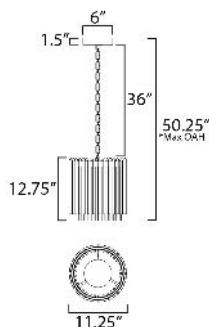

PRODUCT DESCRIPTION

Clear glass rods elegantly curve to drape over a metal frame, encasing an integrated LED light source within. These ornamental glass rods form a luminous curtain, softly illuminated by the LEDs. The LED light source features an adjustable color temperature, allowing you to effortlessly switch between warm 2700K, neutral 3200K, and cool 4000K settings to suit any ambiance. Suspended by intricately designed chain links, the jewel-like glass skirt adds a touch of sophistication and refinement. Choose from two stunning frame finishes: Natural Aged Brass or Polished Nickel.

MEASUREMENTS

DIMENSION : 11.25" L x 11.25" W x 12.75" H
 MAX OAH : 50.25" OAH
 CANOPY : 6" W x 1.5" H x 6" L
 HANGING WEIGHT : 10.5 lb

LAMPING

INPUT VOLTAGE : 120-277V
 LUMENS : 870 Rated (750 Del.)
 BULB : 1 x 13W LED DC Integrated , 13W Total
 BULB INCLUDED : (Integrated)
 DIMMABLE : 3-in-1 Triac, ELV, or 0-10V
 CRI : 90 CRI
 COLOR_TEMP : 30-35-40K