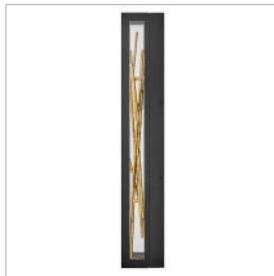

STYX

28955BK

LARGE WALL MOUNT LANTERN

The breathtaking design of Styx fuses rich glamour with modern styling for an enthralling and dynamic silhouette with unexpected elements. An integrated LED open frame is fully dimmable, composed of clean angles in a chic Black finish. The frame illuminates textured metal branches in Gilded Gold, mingling organic and contemporary elements.

DETAILS	
FINISH:	Black
MATERIAL:	Aluminum Faceplate
GLASS:	Clear
DIMMABLE:	YES - CL TYPE DIMMER (SSL7A)

DIMENSIONS	
WIDTH:	4"
HEIGHT:	24"
WEIGHT:	8.8lb
BACK PLATE:	6"W X 24"H
EXTENSION:	4"
TOP TO OUTLET:	2-21"

LIGHT SOURCE	
LIGHT SOURCE:	Integrated LED
WATTAGE:	21w LED *Included
VOLTAGE:	120v

SHIPPING	
CARTON LENGTH:	9.5
CARTON WIDTH:	7.5
CARTON HEIGHT:	28
CARTON WEIGHT:	10.4

PRODUCT DETAILS:

- LED components carry a 5-year limited warranty
- Suitable for use in wet (outdoor direct rain) locations as defined by NEC and CEC. Meets United States UL Underwriters Laboratories & CSA Canadian Standards Association Product Safety Standards
- Fixture can be mounted vertically
- 2-year finish warranty
- ADA compliant
- Bold lines and a clean, minimalist style complement contemporary architecture
- This product uses recyclable or limited packaging materials to help reduce waste.
- Adjustable mounting hardware. Top to outlet range 8" to 16"