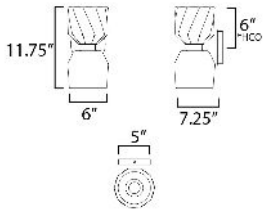

LAMPING

INPUT VOLTAGE : 120V
LUMENS : 1,400 Rated (600 Del.)
BULB : 2 x 7W Incandescent E26 Medium , 14W Total
BULB INCLUDED : (Included)
DIMMABLE : Y
CRI : 90 CRI
COLOR_TEMP : 3000K
LIGHTING_DIRECTION : Omni