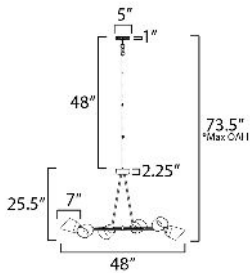

MEASUREMENTS

DIMENSION : 48" L x 48" W x 25.54" H x 43" Ext
 CANOPY : 5" W x 1" H x 5" L
 HANGING WEIGHT : 19.29 lb

LAMPING

INPUT VOLTAGE : 120V
 BULB : 6 x 60W Incandescent E26 Medium , 360W Total
 BULB INCLUDED : (Not Included)
 DIMMABLE : N