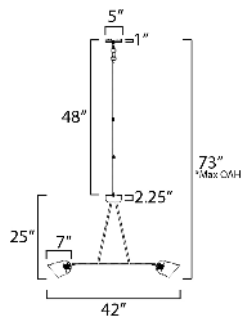

*max overall height

MEASUREMENTS

- DIMENSION : 42" L x 5" W x 25" H x 43" Ext
- CANOPY : 5" W x 1" H x 5" L
- HANGING WEIGHT : 8.71 lb

LAMPING

- INPUT VOLTAGE : 120V
- BULB : 2 x 60W Incandescent E26 Medium , 120W Total
- BULB INCLUDED : (Not Included)
- DIMMABLE : N