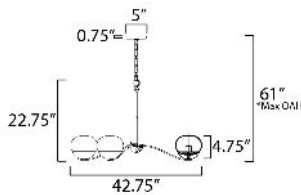

MEASUREMENTS

DIMENSION : 42.75" W x 22.75" H
 MAX OAH : 61" OAH
 CANOPY : 5" W x 0.75" H x 5" L
 HANGING WEIGHT : 23.1 lb

LAMPING

INPUT VOLTAGE : 120V
 BULB : 8 x 60W Incandescent E12 Candelabra , 480W Total
 BULB INCLUDED : (Not Included)
 DIMMABLE : Y