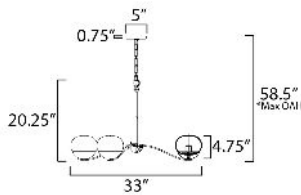

MEASUREMENTS

- DIMENSION : 33" W x 20.25" H
- MAX OAH : 58.5" OAH
- CANOPY : 5" W x 0.75" H x 5" L
- HANGING WEIGHT : 16.5 lb

LAMPING

- INPUT VOLTAGE : 120V
- BULB : 6 x 60W Incandescent E12 Candelabra , 360W Total
- BULB INCLUDED : (Not Included)
- DIMMABLE : Y