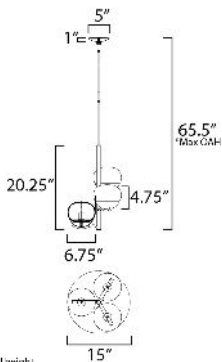

ADDITIONAL

SLOPE: 30
OPERATING TEMPERATURE:
-20°C (-4°F), 40°C (104°F)

MEASUREMENTS

DIMENSION : 15" W x 20.25" H
MAX OAH : 65.5" OAH
CANOPY : 5" W x 1" H x 5" L
HANGING WEIGHT : 5 lb

LAMPING

INPUT VOLTAGE : 120V
BULB : 3 x 60W Incandescent E12 Candelabra , 180W Total
BULB INCLUDED : (Not Included)
DIMMABLE : Y