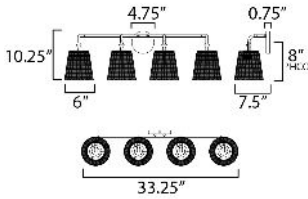

LAMPING

INPUT VOLTAGE : 120V
BULB : 4 x 60W Incandescent E26 Medium , 240W Total
BULB INCLUDED : (Not Included)
DIMMABLE : Y
LIGHTING_DIRECTION : Up/Down