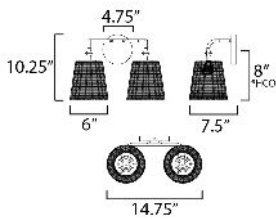

LAMPING

INPUT VOLTAGE : 120V
BULB : 2 x 60W Incandescent E26 Medium , 120W Total
BULB INCLUDED : (Not Included)
DIMMABLE : Y
LIGHTING_DIRECTION : Up/Down