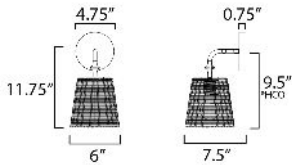

LAMPING

INPUT VOLTAGE : 120V
BULB : 1 x 60W Incandescent E26 Medium , 60W Total
BULB INCLUDED : (Not Included)
DIMMABLE : Y
LIGHTING_DIRECTION : Up/Down