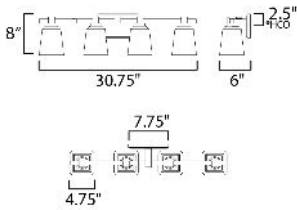

LAMPING

INPUT VOLTAGE : 120V
BULB : 4 x 60W Incandescent E26 Medium , 240W Total
BULB INCLUDED : (Not Included)
DIMMABLE : Y
LIGHTING_DIRECTION : Up/Down