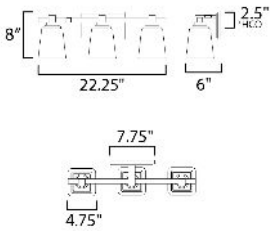

PRODUCT DESCRIPTION

A composition of square forms that feature a Clear tapered square glass shade, these bath vanities provide a transitional design that suits both modern and traditional spaces. Available in Matte Black, Polished Chrome, Satin Nickel, and Natural Aged Brass.