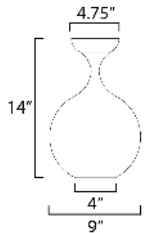

MEASUREMENTS

DIMENSION : 9" L x 9" W x 14" H
 CANOPY : 4.75" W x 3.25" H x 4.75" L
 HANGING WEIGHT : 2.64 lb

LAMPING

INPUT VOLTAGE : 120V
 BULB : 1 x 60W Incandescent E26 Medium , 60W Total
 BULB INCLUDED : (Not Included)
 DIMMABLE :