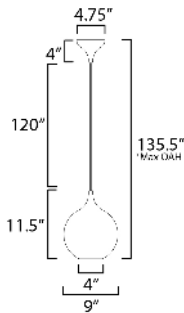

MEASUREMENTS

- DIMENSION : 9" L x 9" W x 11.5" H
- MAX OAH : 135.5" OAH
- CANOPY : 4.75" W x 3.25" H x 4.75" L
- HANGING WEIGHT : 3.21 lb

LAMPING

- INPUT VOLTAGE : 120V
- BULB : 1 x 60W Incandescent E26 Medium , 60W Total
- BULB INCLUDED : (Not Included)
- DIMMABLE :