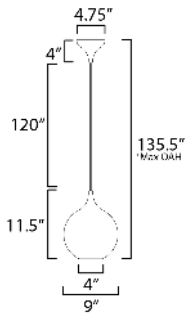

*max overall height

MEASUREMENTS

- DIMENSION : 9" L x 9" W x 11.5" H
- MAX OAH : 135.5" OAH
- CANOPY : 4.75" W x 3.25" H x 4.75" L
- HANGING WEIGHT : 3.21 lb

LAMPING

- INPUT VOLTAGE : 120V
- BULB : 1 x 60W Incandescent E26 Medium , 60W Total
- BULB INCLUDED : (Not Included)
- DIMMABLE :