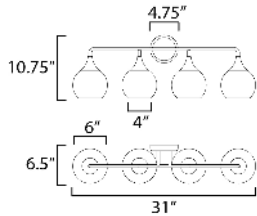

**MEASUREMENTS**

DIMENSION : 31" W x 10.75" H x 6.5" Ext  
 BACK PLATE : 4.75" W x 4.75" H x 2.5" HCO  
 HANGING WEIGHT : 2.34 lb

**LAMPING**

INPUT VOLTAGE : 120V  
 BULB : 4 x 60W Incandescent E26 Medium , 240W Total  
 BULB INCLUDED : (Not Included)  
 DIMMABLE :  
 LIGHTING\_DIRECTION : Down