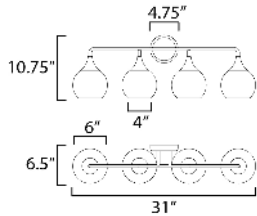

MEASUREMENTS

DIMENSION : 31" W x 10.75" H x 6.5" Ext
 BACK PLATE : 4.75" W x 4.75" H x 2.5" HCO
 HANGING WEIGHT : 2.34 lb

LAMPING

INPUT VOLTAGE : 120V
 BULB : 4 x 60W Incandescent E26 Medium , 240W Total
 BULB INCLUDED : (Not Included)
 DIMMABLE :
 LIGHTING_DIRECTION : Down