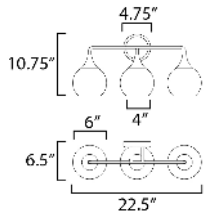

MEASUREMENTS

DIMENSION : 22.5" W x 10.75" H x 6.5" Ext
 BACK PLATE : 4.75" W x 4.75" H x 2.5" HCO
 HANGING WEIGHT : 3.96 lb

LAMPING

INPUT VOLTAGE : 120V
 BULB : 3 x 60W Incandescent E26 Medium , 180W Total
 BULB INCLUDED : (Not Included)
 DIMMABLE :
 LIGHTING_DIRECTION : Down