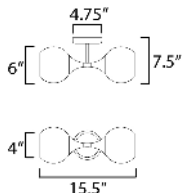

MEASUREMENTS

DIMENSION : 6" W x 15.5" H x 7.5" Ext
 MAX OAH : 4.75" W x 4.75" H
 HANGING WEIGHT : 2.55 lb

LAMPING

INPUT VOLTAGE : 120V
 BULB : 2 x 60W Incandescent E26 Medium , 120W Total
 BULB INCLUDED : (Not Included)
 DIMMABLE :
 LIGHTING_DIRECTION : Up/Down