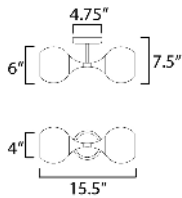

MEASUREMENTS

DIMENSION : 6" W x 15.5" H x 7.5" Ext
 MAX OAH : 4.75" W x 4.75" H
 HANGING WEIGHT : 2.55 lb

LAMPING

INPUT VOLTAGE : 120V
 BULB : 2 x 60W Incandescent E26 Medium , 120W Total
 BULB INCLUDED : (Not Included)
 DIMMABLE :
 LIGHTING_DIRECTION : Up/Down