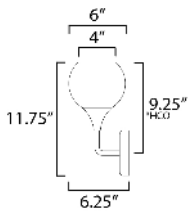

LAMPING

INPUT VOLTAGE : 120V
BULB : 1 x 60W Incandescent E26 Medium , 60W Total
BULB INCLUDED : (Not Included)
DIMMABLE :
LIGHTING_DIRECTION : Up