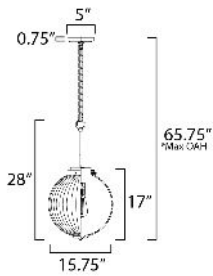

*max overall height

MEASUREMENTS

- DIMENSION : 15.75" L x 15.75" W x 28" H
- MAX OAH : 65.75" OAH
- CANOPY : 5" W x 0.75" H x 5" L
- HANGING WEIGHT : 8.6 lb

LAMPING

- INPUT VOLTAGE : 120V
- BULB : 1 x 60W Incandescent E26 Medium , 60W Total
- BULB INCLUDED : (Not Included)
- DIMMABLE : Y