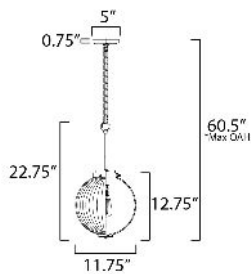

*max overall height

MEASUREMENTS

- DIMENSION : 11.75" L x 11.75" W x 22.75" H
- MAX OAH : 60.5" OAH
- CANOPY : 5" W x 0.75" H x 5" L
- HANGING WEIGHT : 5.95 lb

LAMPING

- INPUT VOLTAGE : 120V
- BULB : 1 x 60W Incandescent E26 Medium , 60W Total
- BULB INCLUDED : (Not Included)
- DIMMABLE : Y