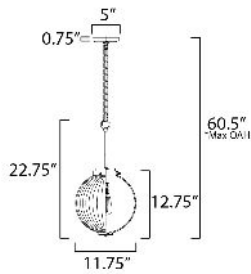

*max overall height

MEASUREMENTS

- DIMENSION : 11.75" L x 11.75" W x 22.75" H
- MAX OAH : 60.5" OAH
- CANOPY : 5" W x 0.75" H x 5" L
- HANGING WEIGHT : 5.95 lb

LAMPING

- INPUT VOLTAGE : 120V
- BULB : 1 x 60W Incandescent E26 Medium , 60W Total
- BULB INCLUDED : (Not Included)
- DIMMABLE : Y